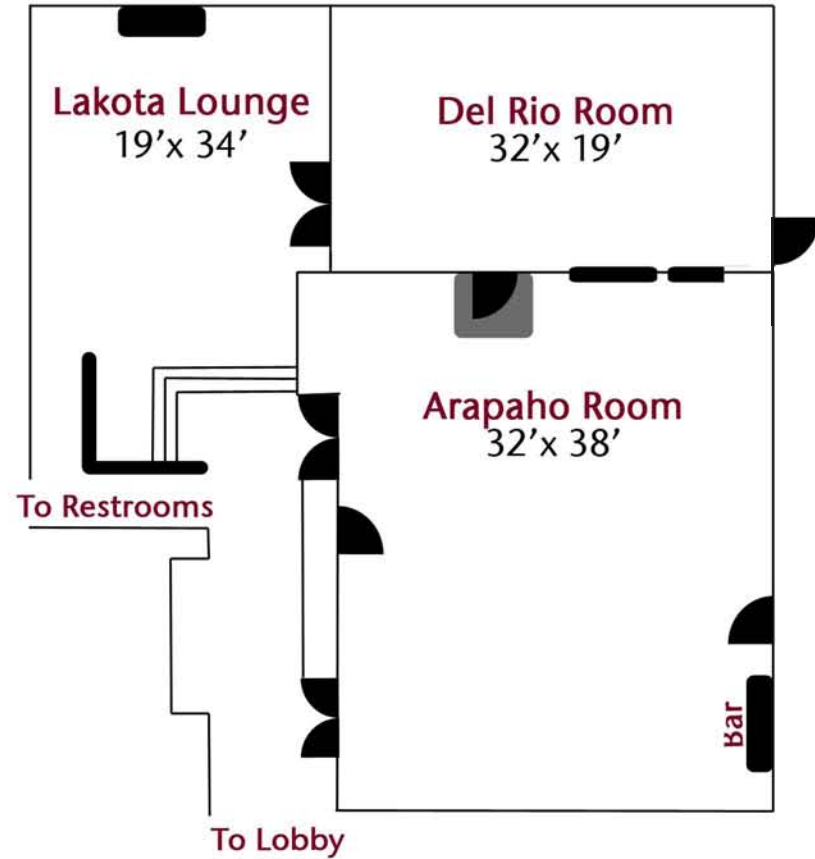

Kokopelli Room

Arapaho & Del Rio Rooms

Room	W X H (Feet)	Square Feet	Conference	U-Shape	Hollow Square	Classroom	Theatre	Rounds	Reception
Kokopelli	21 x 54	1134	30	32	40	40	80	72	100
Arapaho	25 x 38	950	30	40	48	40	100	80	150
Del Rio	32 x 12	384	20	20	20	15	50	40	50
Del Rio & Arapaho	32 x 57	1518						150	200