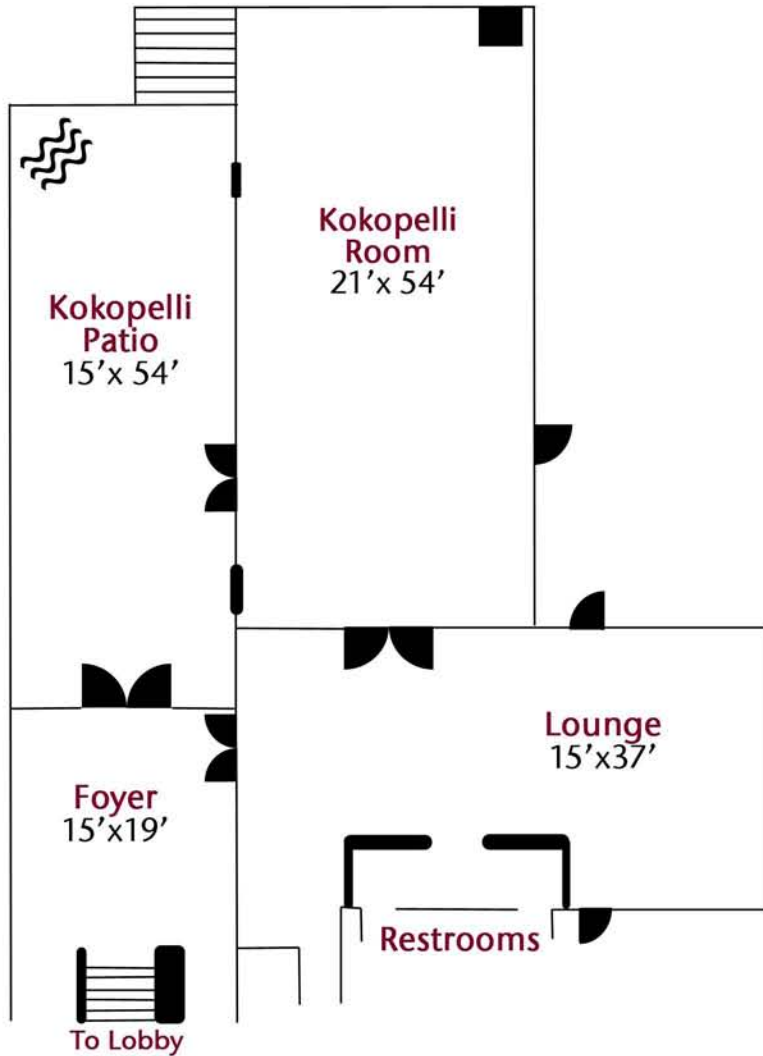

Kokopelli Room

Arapaho & Del Rio Rooms

Room	W X H (Feet)	Square Feet	Conference	U-Shape	Hollow Square	Classroom	Theatre	Rounds	Reception
Kokopelli	21 x 54	1134	30	32	40	40	80	72	100
Arapaho	25 x 38	950	30	40	48	40	100	80	150
Del Rio	32 x 12	384	20	20	20	15	50	40	50
Del Rio & Arapaho	32 x 57	1518						150	200